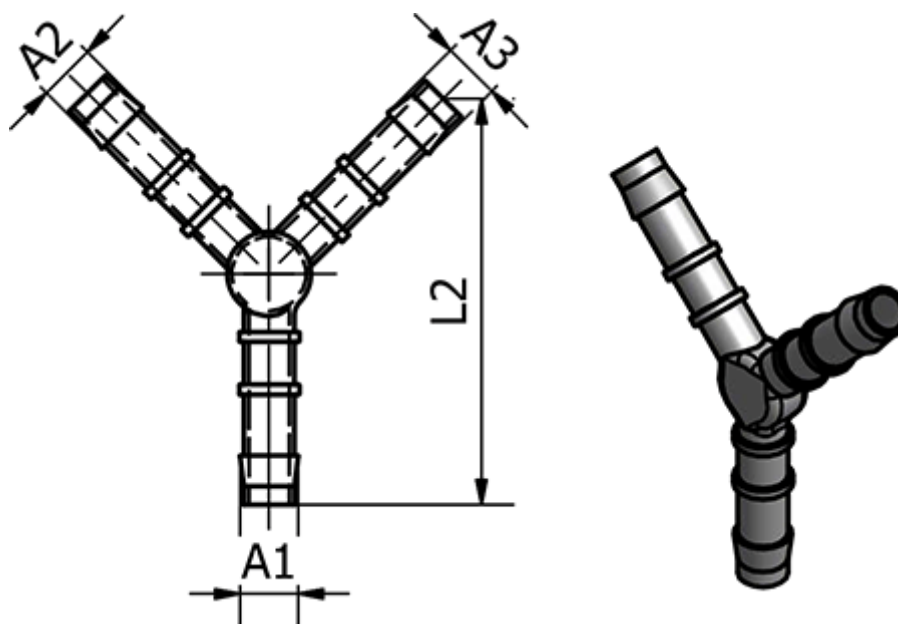

Article number: 58635614

Description: Tube Connector 36.614, Ø10/ Ø10/ Ø10  
Y-connector

## Measures

Ext. Hose Diameter A1 = 10

Ext. Hose Diameter A2 = 10

Ext. Hose Diameter A3 = 10

L2 = 54